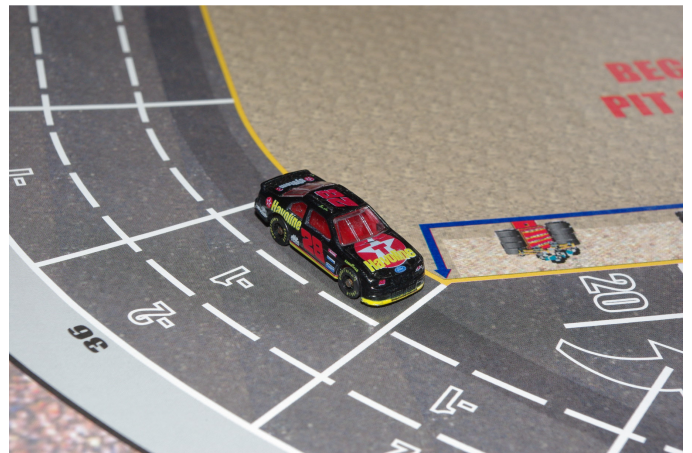

#28 Ernie Ivan
Texaco/Havoline