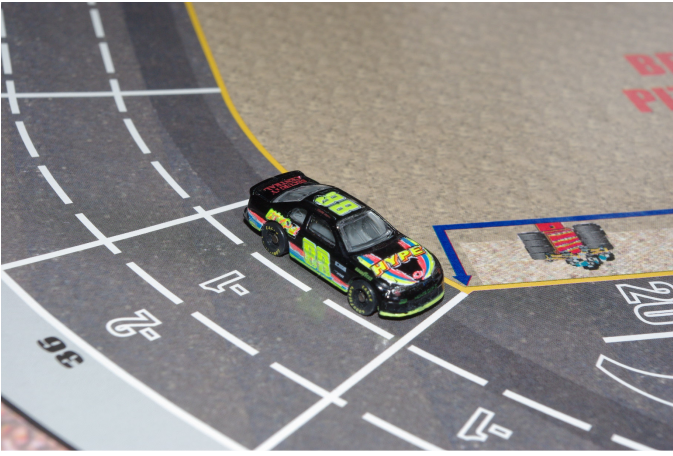

RASC NASCAR

1997 gallery

Real Action Stockcar Championship - this is one of the best boardgames to simulate the excitement at a NASCAR race. How often do you get the chance to race with up to 20 cars in a game – and if you like, you can add even more cars. The game comes with 20 nice plastic cars, but to pimp it up, I have bought some 1:144 scale NASCARs.

#42 Joe Nemechek
BellSouth

#46 Wally Dallenbach
First Union

#50 Ricky Craven
Hendrick

#74 Randy LaJoie
FINA

#75 Rick Mast
Remington Arms

#88 Kevin LePage
HYPE

#90 Dick Trickle
Heilig Myers Furniture

#94 Bill Elliott
McDonald's